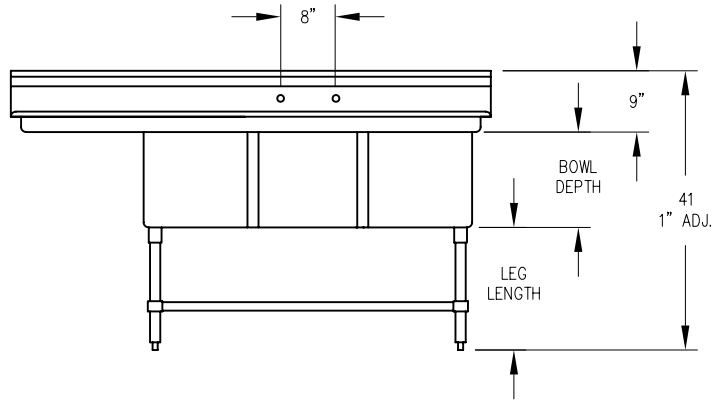

ECS-3DL SHOWN

MODEL	GAUGE/SS	BOWL WIDTH	BOWL LENGTH	BOWL DEPTH	LEG LENGTH	UNIT WIDTH	UNIT LENGTH	DRAIN BOARD
ECS-3DL OR R	18/304	20	16	11	21	26	69	18
EIT-3DL OR R	16/304	24	24	14	18	30	93	18

**KLINGERS TRADING**  
**3009-B BANKERS INDUSTRIAL DRIVE**  
**ATLANTA, GA 30360**  
 VOICE 770-246-6006  
 FAX 770-246-6004