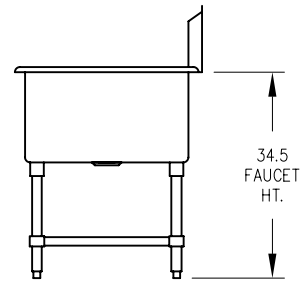

ECS-3DL SHOWN

MODEL	GAUGE/SS	BOWL WIDTH	BOWL LENGTH	BOWL DEPTH	LEG LENGTH	UNIT WIDTH	UNIT LENGTH	DRAIN BOARD
ECS-3DL OR R	18/304	20	16	11	21	26	69	18
EIT-3DL OR R	16/304	24	24	14	18	30	93	18

**KLINGERS TRADING**  
**3009-B BANKERS INDUSTRIAL DRIVE**  
**ATLANTA, GA 30360**  
 VOICE 770-246-6006  
 FAX 770-246-6004